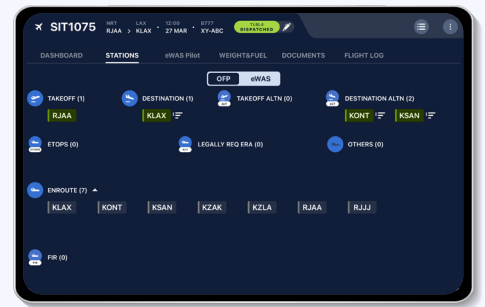

SITA's pioneering 'manage by exception' approach highlights critical information early on in the briefing process. With color-coded indicators for METAR, TAF and NOTAMs, predicted RAIM outages and potential weather issues, pilots can make better plans in less time.

— Solution

One tool for transparent data, faster briefing, and simplified logging.

Reduce briefing and reporting times

View critical information intuitively

Eliminate printed material on the flight deck

Stations tab shows proactive color warnings, focusing pilot attention on critical data to reduce information overload.

Update, send and receive digital OFPs in real-time for increased efficiency and reduced paperwork.

Flight plan sign-off is simple via signature or pilot code and automatically recorded for dispatchers.

View color-coded weather severity and proactive high-importance NOTAM warnings.

Designed for simple fuel calculation, refuelling requests, margin management and reporting.

Integrated with SITA eWAS weather app and SITA OptiClimb.