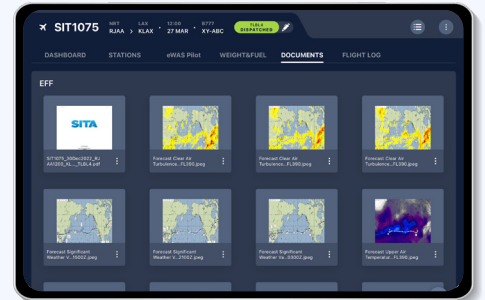

SITA's pioneering 'manage by exception' approach highlights critical information early on in the briefing process. With color-coded indicators for METAR, TAF and NOTAMs, predicted RAIM outages and potential weather issues, pilots can make better plans in less time.

— Solution

One tool for transparent data, faster briefing, and simplified logging.

Reduce briefing and reporting times

View critical information intuitively

Eliminate printed material on the flight deck

Stations tab shows proactive color warnings, focusing pilot attention on critical data to reduce information overload.

Update, send and receive digital OFPs in real-time for increased efficiency and reduced paperwork.

Flight plan sign-off is simple via signature or pilot code and automatically recorded for dispatchers.

View color-coded weather severity and proactive high-importance NOTAM warnings.

Designed for simple fuel calculation, refuelling requests, margin management and reporting.

Integrated with SITA eWAS weather app and SITA OptiClimb.