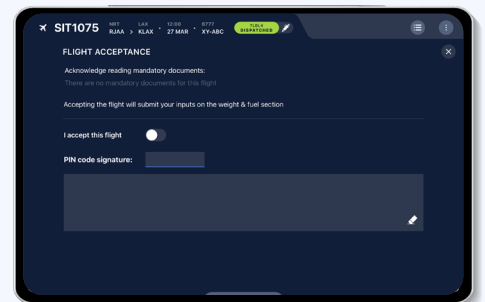

SITA's pioneering 'manage by exception' approach highlights critical information early on in the briefing process. With color-coded indicators for METAR, TAF and NOTAMs, predicted RAIM outages and potential weather issues, pilots can make better plans in less time.

— Solution

One tool for transparent data, faster briefing, and simplified logging.

Reduce briefing and reporting times

View critical information intuitively

Eliminate printed material on the flight deck

Stations tab shows proactive color warnings, focusing pilot attention on critical data to reduce information overload.

Update, send and receive digital OFPs in real-time for increased efficiency and reduced paperwork.

Flight plan sign-off is simple via signature or pilot code and automatically recorded for dispatchers.

View color-coded weather severity and proactive high-importance NOTAM warnings.

Designed for simple fuel calculation, refuelling requests, margin management and reporting.

Integrated with SITA eWAS weather app and SITA OptiClimb.