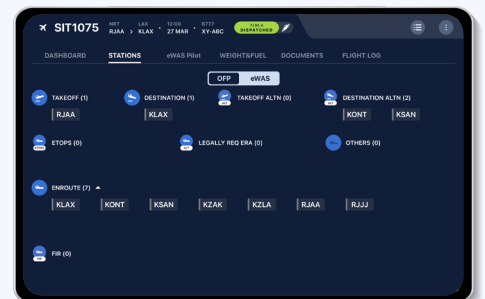

SITA's pioneering 'manage by exception' approach highlights critical information early on in the briefing process. With color-coded indicators for METAR, TAF and NOTAMs, predicted RAIM outages and potential weather issues, pilots can make better plans in less time.

— Solution

One tool for transparent data, faster briefing, and simplified logging.

Reduce briefing and reporting times

View critical information intuitively

Eliminate printed material on the flight deck

Stations tab shows proactive color warnings, focusing pilot attention on critical data to reduce information overload.

Update, send and receive digital OFPs in real-time for increased efficiency and reduced paperwork.

Flight plan sign-off is simple via signature or pilot code and automatically recorded for dispatchers.

View color-coded weather severity and proactive high-importance NOTAM warnings.

Designed for simple fuel calculation, refuelling requests, margin management and reporting.

Integrated with SITA eWAS weather app and SITA OptiClimb.